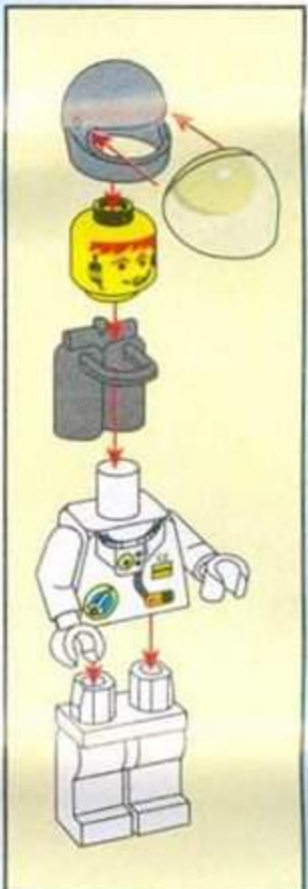

TM

ENLIGHTEN
启蒙

Brick

505 探索飞碟

EXPLORING SAUCER

AGES 6+

1

2